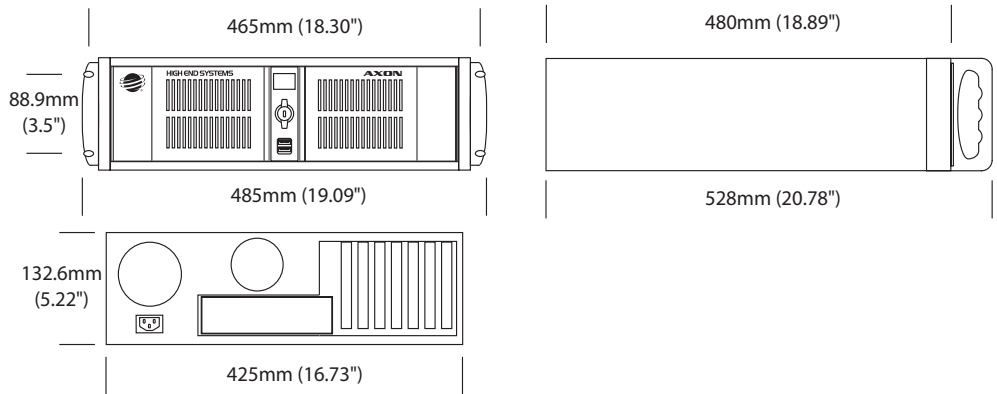

MECHANICAL SPECIFICATIONS

MEDIA SERVER UNIT BOXED FOR SHIPPING

Dimensions:

mm: 465 x 89 x 528
in: 18.3 x 3.5 x 20.8

Dimensions

mm: 559 x 686 x 356
in: 22 x 27 x 14

Weight: 15kgs (33 lbs) **Weight:** 18.1kgs (40lbs)

Mounting Information: Standard 19" 3U rack mounting

Colors Available: Black with blue front panels

Peripherals included: Keyboard, mouse

COMPUTER

Processor: Intel Core2Quad Q9550

Memory: 2 GB DDR2 RAM

Hard drive: 750 GB Seagate SATA

DMX Connectors: 5-pin male and female XLR connectors

Environmental Tolerances: Ambient Operating Temperature Range: 5°–35°C (40°–95° F)

Humidity: 5%–95% (non-condensing)

Altitude: 0–8850ft (0–2700m)

Thermal Output: 1707 BTU/hour