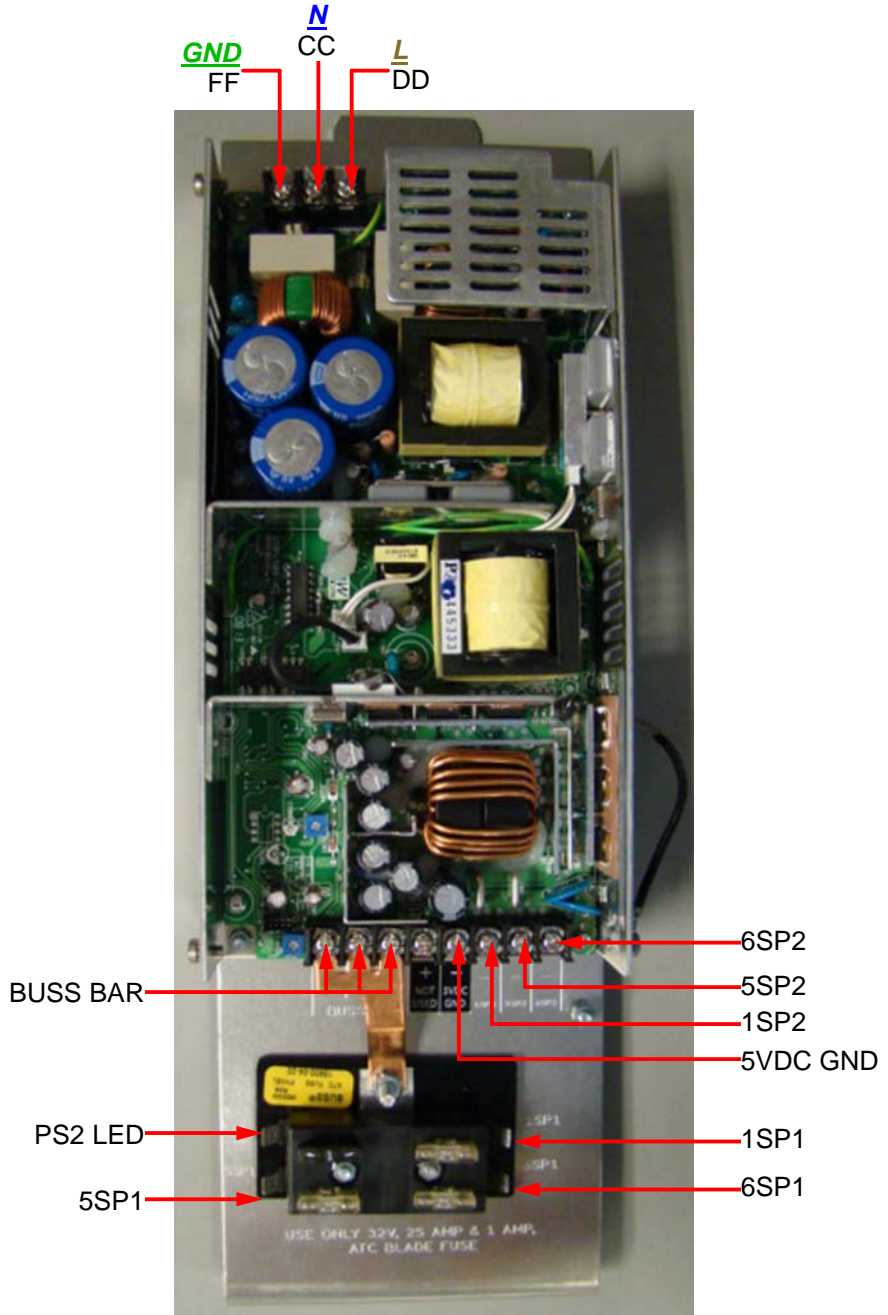

SHOWPIX - LED POWER SUPPLY 1 & 2

LED PS1

LED PS2