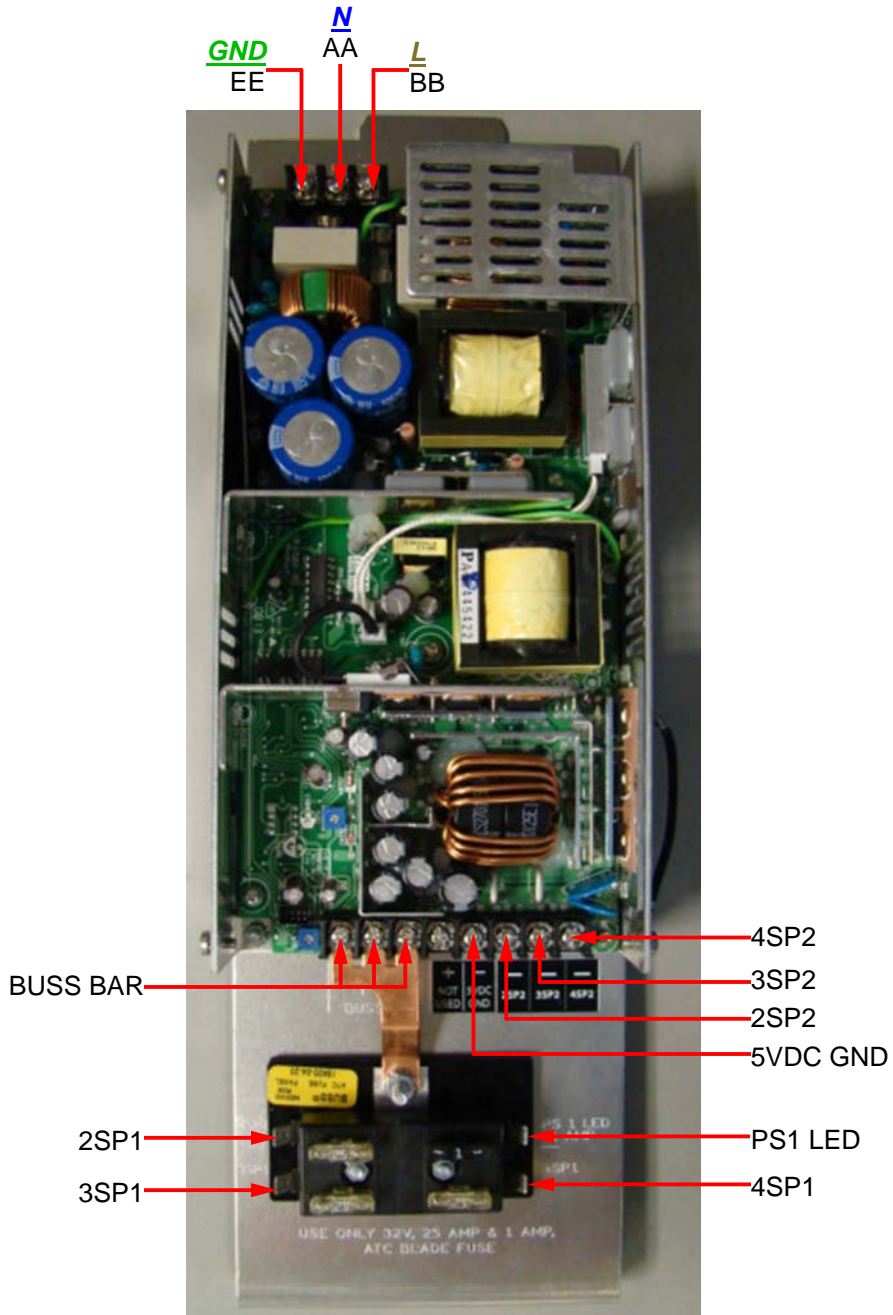

SHOWPIX - LED POWER SUPPLY 1 & 2

LED PS1

LED PS2