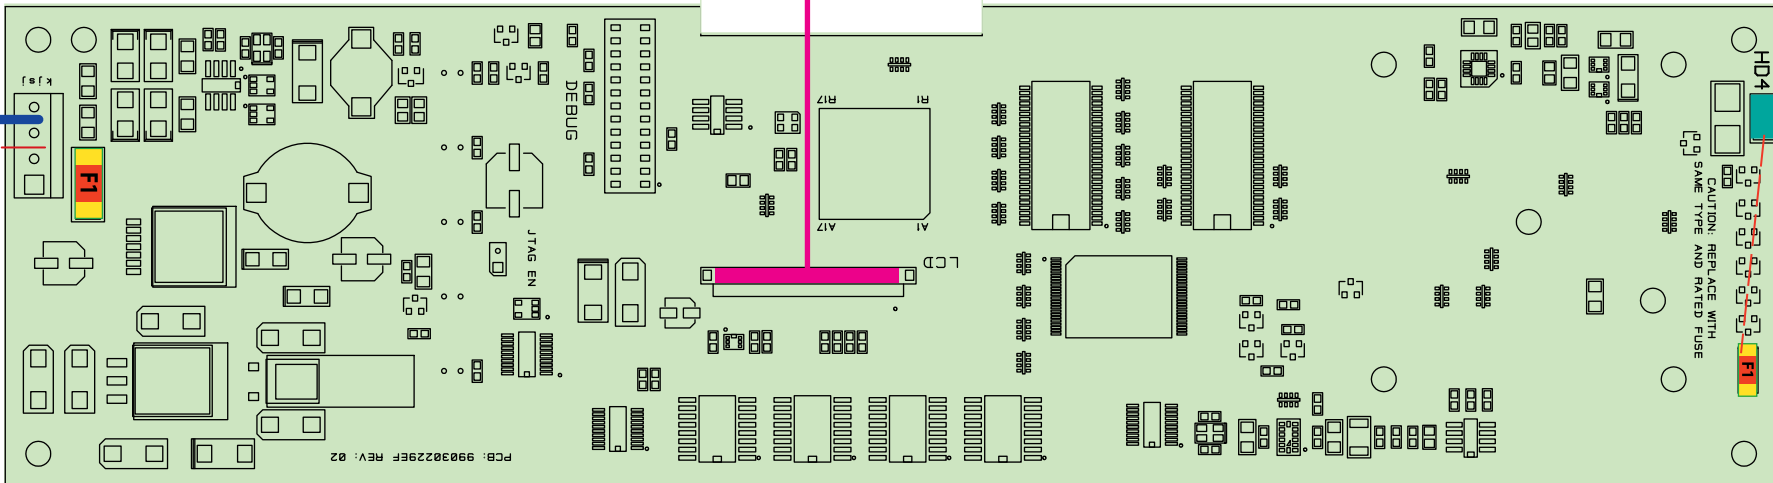

intellaspot XT-1 Control Boards

CPU BOARD

Pan Com
90409426EF

Mod Link Elec Enclosure
90409424EF

LCD Ribbon Cable
B323028

DISPLAY BOARD

Battery Assembly
90409425EF

Module
Link