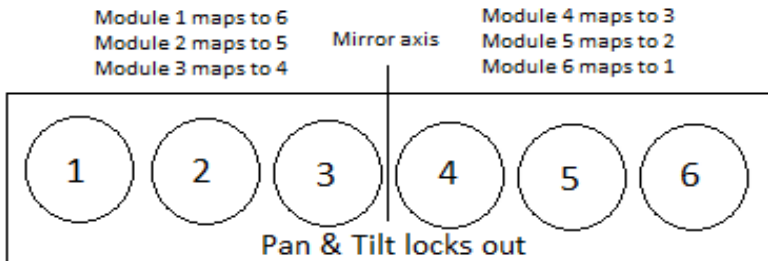

- 6 White balance adjusts RGB values for a balanced white output. Default is on, this value is not retained through a power cycle.
- 7 Reserved ranges should function according to the controller default value.
- 8 RDM Manufacturers ID: 0x4c52
- 9 RDM Device ID: 0x582

* © 2016 High End Systems all rights reserved.