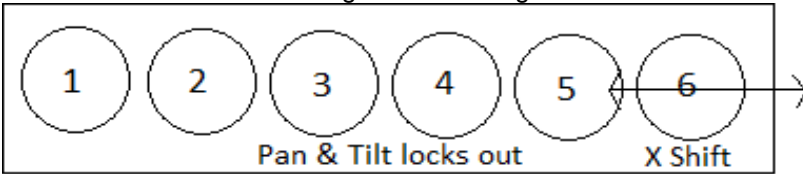

- 4 LED X shift defined according to the drawing

- 5 Module Mirror affect all module parameters (X, Red, Green, Blue, White, Function and Dim). See accompanying chart

Module Mirror: Module 1 maps to 6, Module 2 maps to 5, Module 3 maps to 4, Module 4 maps to 3, Module 5 maps to 2, Module 6 maps to 1.