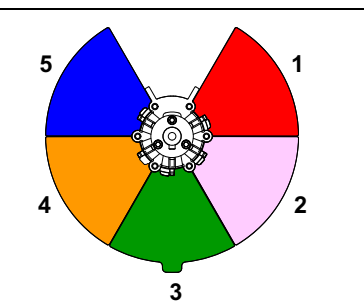

GOBO WHEELS

Rotating Gobo Wheel 1		
	Description	P/N
1	Sharp Burst	H6141031
2	Fracture	H6141269
3	Psy Spin, Red	H6142010
4	Hollywood Stars	H6141106
	Skull	H6141152
5	Psy Dye, Indigo	H6142008
6	Triangle	H6141008
7	Dense Foliage	H6141393

Fixed Color Wheel		
	Description	P/N
1	Red	80510347
2	Pink	80510348
3	Green	80510346
4	Amber	80510349
5	Blue	80510350

Lithopattern Specifications

Diameter: 36.8 mm ± .25 mm (1.45in ± .008in)

Maximum image area: 30 mm ± 0.425 mm (1.18 in ± .01 in)