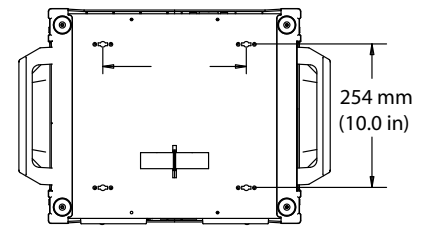

MECHANICAL

FIXTURE   **BOXED FOR SHIPPING**

Dimensions:

mm: 381 x 551 x 909

in: 15 x 21.7 x 35.7

Dimensions:

mm: 597 x 610 x 1124

in: 23.5 x 24 x 44.25

Fixture Weight: 52.16 kg (115 lbs)

Shipping Weight: TBD

Mounting Information: The intellaspot fixture can be truss mounted using 1/4 camlock c-clamps mounting brackets. It can also stand upright on a stable surface.

Colors Available: Black

ELECTRICAL /LIGHT SOURCE

Fixture Rated Power: 1200 W

Power Consumption: 100V–240V; 50Hz–60Hz;
12A–5A

Lamp: 850W HID

Color Temperature 7000 K

Barco Rated Lamp Life 750 hrs

Fixture Output: 20,000 Lumens*

* 3 points (center, middle, and edge)

OPERATION

Pan: 540°

Tilt: 270°

Zoom: 5:1; 11° – 55°

Environmental Specifications:

Maximum Ambient Temperature (T_a)	50°C (122°F)
Minimum Distance to Flammable Objects	2 m (7.8 ft)
Maximum Exterior Surface Temperature	95°C (203°F)
Minimum Distance to Lighted Objects	2 m (7.8 ft)

Compliances: ETL, CE

PART NUMBERS

Fixture

H6010001: fixture, intellaspot, black

Accessories

H6070001: Optional roadcase

V131277: Replacement Lamp