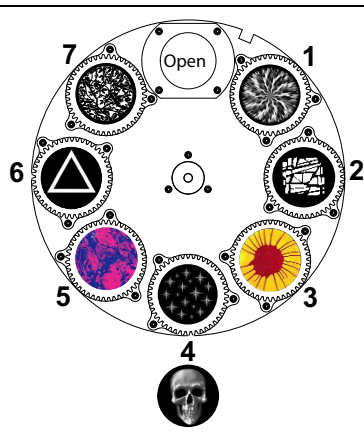

DMX CONTROL

Control Options: DMX512/RDM, Internal Effects™

DMX Channels: 41

Address Methods: Full Color LCD Display, Battery Mode, RDM

Fixtures per Universe: 12

DMX/RDM Data Connectors: 5-pin male and female XLR connectors

Channel	Function
1	Pan
2	
3	Tilt
4	
5	Color Mix Function
6	Cyan
7	Magenta
8	Yellow
9	CTO
10	Static Color Function
11	Static Color Position
12	Gobo 1 Function
13	Gobo 1 Position
14	Gobo 1 Rotate Function
15	Gobo1 Rotate
16	
17	Gobo 2 Function
18	Gobo 2 Position
19	Gobo 2 Rotate Function
20	Gobo 2 Rotate
21	

Channel	Function
22	Effect Wheel Function
23	Effect Rotate
24	
25	Animation Function
26	Animation Rotate
27	Soft Edge
28	Focus Function
29	Focus
30	
31	Zoom
32	
33	Iris
34	Shutter/Lamp Function
35	Shutter
36	Dim
37	MSpeed
38	Macro
39	Control
40	Indigo Highlighter Function
41	Indigo Dim

GOBO WHEELS

Rotating Gobo Wheel 1		
	Description	P/N
1	Sharp Burst	H6141031
2	Fracture	H6141269
3	Psy Spin, Red	H6142010
4	Hollywood Stars	H6141106
	Skull	H6141152
5	Psy Dye, Indigo	H6142008
6	Triangle	H6141008
7	Dense Foliage	H6141393