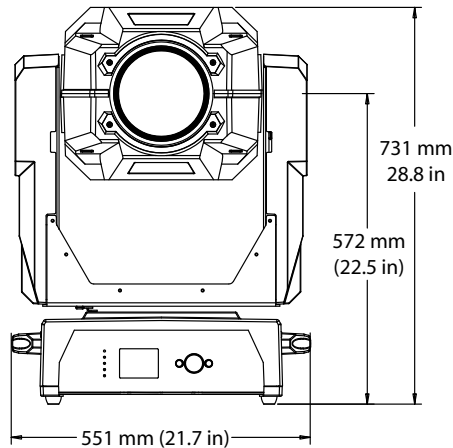

MECHANICAL

FIXTURE   **BOXED FOR SHIPPING**

Dimensions:

mm: 381 x 551 x 909

in: 15 x 21.7 x 35.7

Dimensions:

mm: 597 x 610 x 1124

in: 23.5 x 24 x 44.25

Fixture Weight: 52.16 kg (115 lbs)

Shipping Weight: TBD

Mounting Information: The intellaspot fixture can be truss mounted using 1/4 camlock c-clamps mounting brackets. It can also stand upright on a stable surface.

Colors Available: Black

ELECTRICAL /LIGHT SOURCE

Fixture Rated Power: 1200 W

Power Consumption: 100V–240V; 50Hz–60Hz;
12A–5A

Lamp: 850W HID

Color Temperature 7000 K

Barco Rated Lamp Life 750 hrs

Fixture Output: 20,000 Lumens*

* 3 points (center, middle, and edge)

OPERATION

Pan: 540°

Tilt: 270°

Zoom: 5:1; 11° – 55°

Environmental Specifications:

Maximum Ambient Temperature (T_a)	50°C (122°F)
Minimum Distance to Flammable Objects	2 m (7.8 ft)
Maximum Exterior Surface Temperature	95°C (203°F)
Minimum Distance to Lighted Objects	2 m (7.8 ft)

Compliances: ETL, CE

PART NUMBERS

Fixture

H6010001: fixture, intellaspot, black

Accessories

H6070001: Optional roadcase

V131277: Replacement Lamp