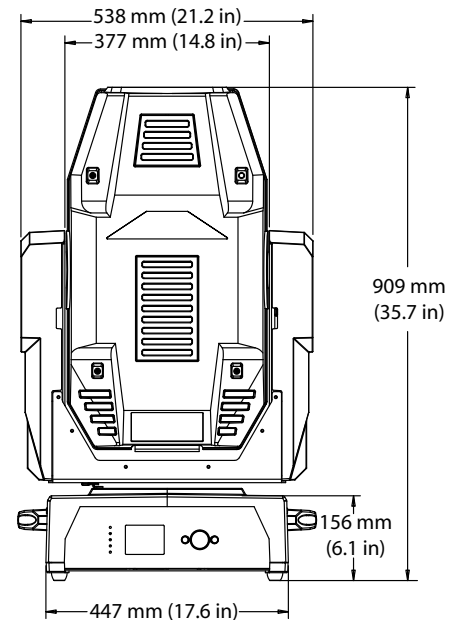

MECHANICAL

FIXTURE   **BOXED FOR SHIPPING**

Dimensions:

mm: 381 x 551 x 909

in: 15 x 21.7 x 35.7

Dimensions:

mm: 597 x 610 x 1124

in: 23.5 x 24 x 44.25

Fixture Weight: 52.16 kg (115 lbs)

Shipping Weight: TBD

Mounting Information: The intellaspot fixture can be truss mounted using 1/4 camlock c-clamps mounting brackets. It can also stand upright on a stable surface.

Colors Available: Black

ELECTRICAL /LIGHT SOURCE

Fixture Rated Power: 1200 W

Power Consumption: 100V–240V; 50Hz–60Hz;
12A–5A

Lamp: 850W HID

Color Temperature 7000 K

Barco Rated Lamp Life 750 hrs

Fixture Output: 20,000 Lumens*

* 3 points (center, middle, and edge)

OPERATION

Pan: 540°

Tilt: 270°

Zoom: 5:1; 11° – 55°

Environmental Specifications:

Maximum Ambient Temperature (T_a)	50°C (122°F)
Minimum Distance to Flammable Objects	2 m (7.8 ft)
Maximum Exterior Surface Temperature	95°C (203°F)
Minimum Distance to Lighted Objects	2 m (7.8 ft)

Compliances: ETL, CE

PART NUMBERS

Fixture

H6010001: fixture, intellaspot, black

Accessories

H6070001: Optional roadcase

V131277: Replacement Lamp