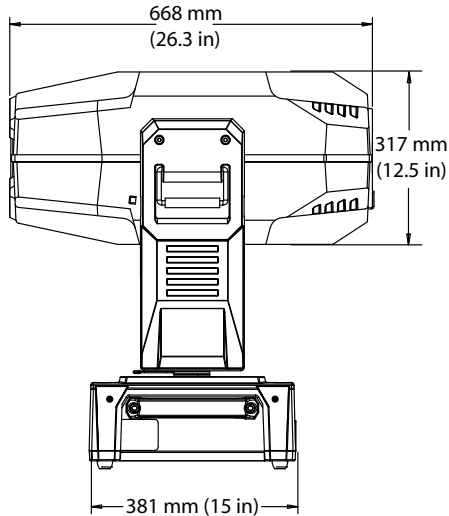

MECHANICAL

FIXTURE   **BOXED FOR SHIPPING**

Dimensions:

mm: 381 x 551 x 909

in: 15 x 21.7 x 35.7

Dimensions:

mm: 597 x 610 x 1124

in: 23.5 x 24 x 44.25

Fixture Weight: 52.16 kg (115 lbs)

Shipping Weight: TBD

Mounting Information: The intellaspot fixture can be truss mounted using 1/4 camlock c-clamps mounting brackets. It can also stand upright on a stable surface.

Colors Available: Black

ELECTRICAL /LIGHT SOURCE

Fixture Rated Power: 1200 W

Power Consumption: 100V–240V; 50Hz–60Hz;
12A–5A

Lamp: 850W HID

Color Temperature 7000 K

Barco Rated Lamp Life 750 hrs

Fixture Output: 20,000 Lumens*

* 3 points (center, middle, and edge)

OPERATION

Pan: 540°

Tilt: 270°

Zoom: 5:1; 11° – 55°

Environmental Specifications:

Maximum Ambient Temperature (T_a)	50°C (122°F)
Minimum Distance to Flammable Objects	2 m (7.8 ft)
Maximum Exterior Surface Temperature	95°C (203°F)
Minimum Distance to Lighted Objects	2 m (7.8 ft)

Compliances: ETL, CE

PART NUMBERS

Fixture

H6010001: fixture, intellaspot, black

Accessories

H6070001: Optional roadcase

V131277: Replacement Lamp