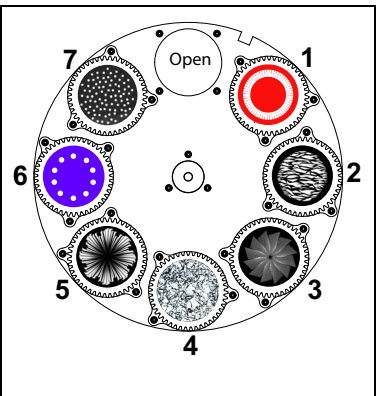

Control Options: DMX512/RDM, Internal Effects™

DMX Channels: 41

Address Methods: Full Color LCD Display, Battery Mode, RDM

Fixtures per Universe: 12

DMX/RDM Data Connectors: 5-pin male and female XLR connectors

Channel	Function
1	Pan
2	
3	Tilt
4	
5	Color Mix Function
6	Cyan
7	Magenta
8	Yellow
9	CTO
10	Static Color Function
11	Static Color Position
12	Gobo 1 Function
13	Gobo 1 Position
14	Gobo 1 Rotate Function
15	Gobo1 Rotate
16	
17	Gobo 2 Function
18	Gobo 2 Position
19	Gobo 2 Rotate Function
20	Gobo 2 Rotate
21	

Channel	Function
22	Effect Wheel Function
23	Effect Rotate
24	
25	Animation Function
26	Animation Rotate
27	Soft Edge
28	Focus Function
29	Focus
30	
31	Zoom
32	
33	Iris
34	Shutter/Lamp Function
35	Shutter
36	Dim
37	MSpeed
38	Macro
39	Control
40	Indigo Highlighter Function
41	Indigo Dim

Fixed Color Wheel		
	Description	P/N
1	Red	80510347
2	Pink	80510348
3	Green	80510346
4	Amber	80510349
5	Blue	80510350

Lithopattern Specifications

Diameter: 36.8 mm ± .25 mm (1.45in ± .008in)

Maximum image area: 30 mm ± 0.425 mm (1.18 in ± .01 in)