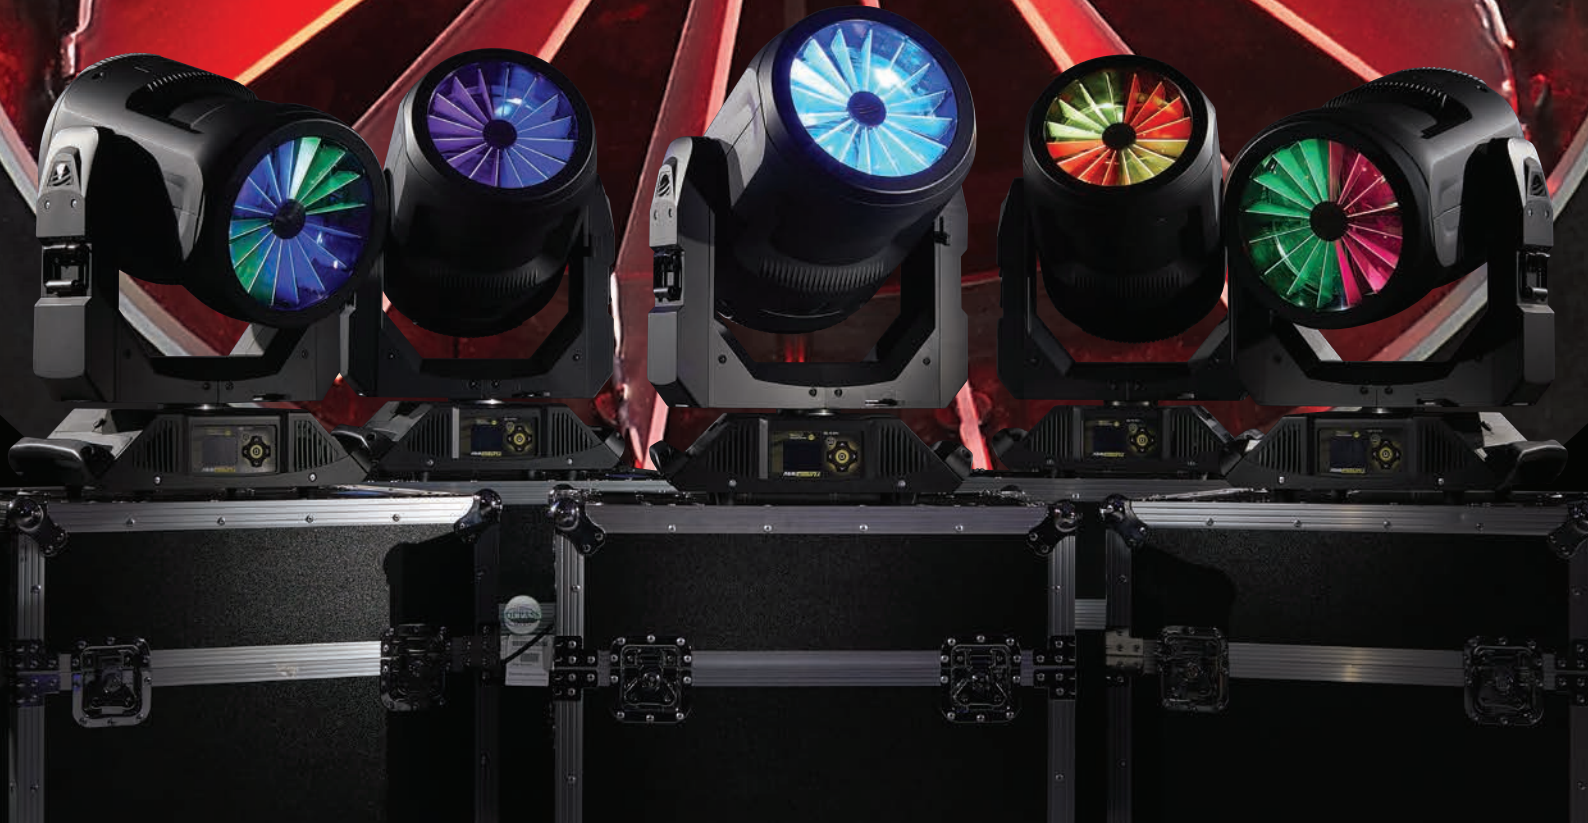

TURBORAY

More than just a pretty face

For more information on TurboRay, contact your authorized High End Systems representative.
highend.com/turboray

HIGH END SYSTEMS
an ETC Company

TURBORAY

There's never been another fixture exactly like TurboRay. Offering a classic retro look with its radial diffusers, TurboRay brings a distinctive appearance to any lighting rig. Used as a punchy narrow-angle washlight or as a powerful hard edge beam that produces beautiful aerial and other effects, the fixture is truly versatile. TurboRay's soft edges, homogenized color and smooth intensity fall off make for a spectacular wash. And in the air or projected on a surface, the fixture's animated gobo wheel and other features produce spectacular textures unseen in any other fixture.

- Additive LED RGBW color mixing system for extremely powerful saturated colors and tunable white control
- Quadrant control over the fixture's four LED system
- Radial diffusers offer a beautiful scenic look
- Powerful narrow beam for dramatic aerals
- Smooth and even wash with a punchy 3:1 zoom range
- Color Mixing: Red, Green, Blue, White and Linear CTO
- Custom Animated Gobo wheel for beam texturing
- LED imaging unlocking primary color aerals
- Beam angle range: 3° Narrow Beam, 8-24° Wash
- Color Temperature 2800°k - 8000°k
- Color Wheel for deeper saturates and gorgeous split colors
- Pan and Tilt Range: 540° Pan, 239° Tilt
- TurboRay Hazefree lens coating technology